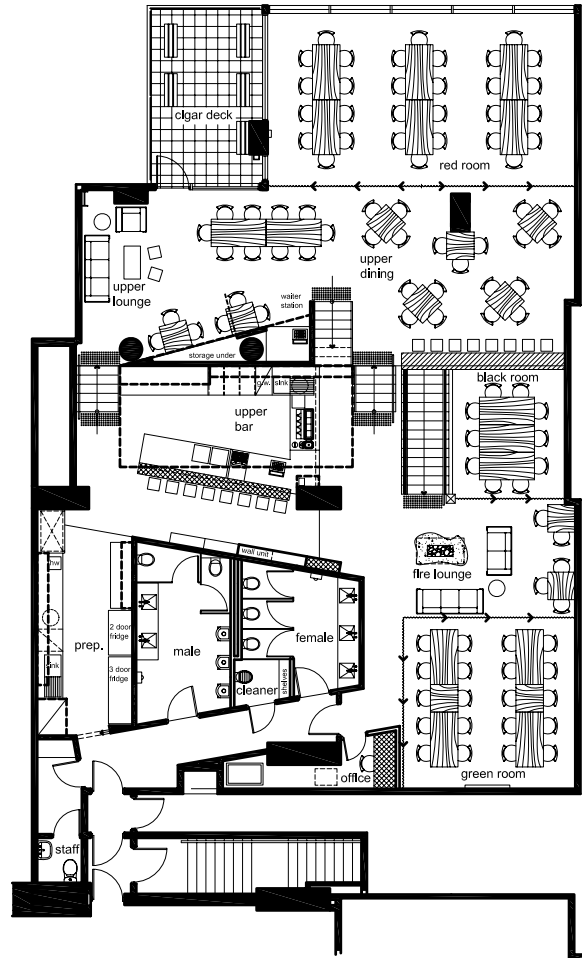

ground

upper 1+2

mezzanine

YAR - restaurant & bar

design

189 StKilda Road, StKilda
Melbourne, Australia 3182
www.s2design.com.au
+613 9534 9181