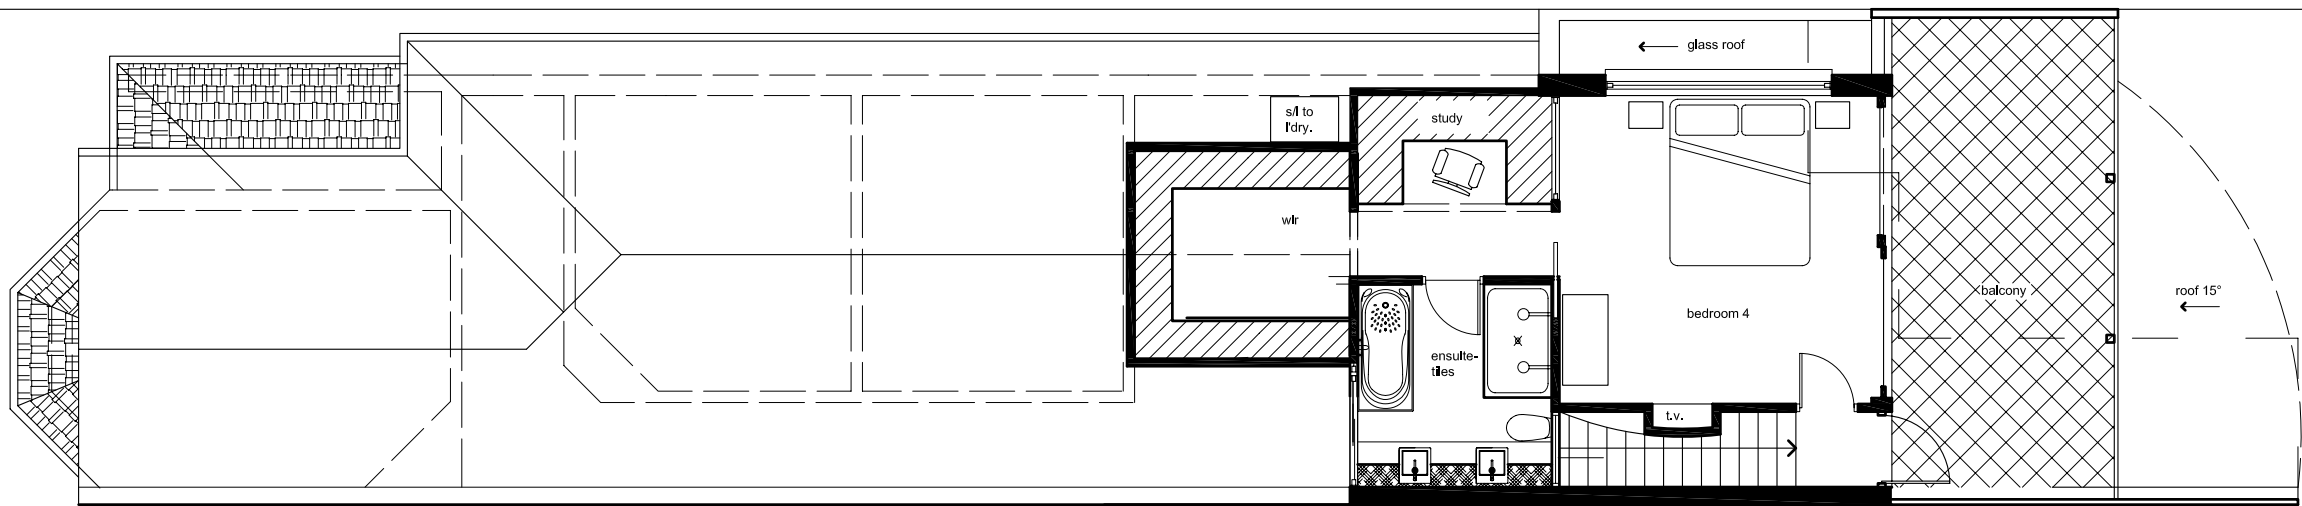

ground floor

upper floor

middle park house

design

189 StKilda Road. StKilda
 Melbourne. Australia 3182
 +613 9534 9181